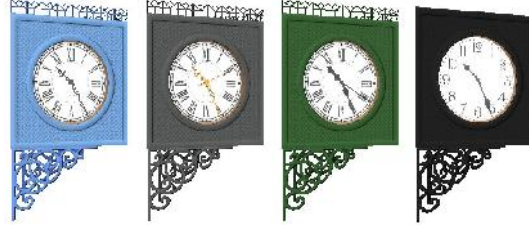

3. Advent (EEP_Adventskalender)

WBF_WX2013_02b

Kipplore_075_Br_Ton_grau_KK1, ..._Ton2_...

15.12.2013

WBF_WX2013_06

Uhr_001gold_KK1

Uhr_001blau_KK1, ...grau..., ...gruen..., ...schwarz...

Uhr_003_KK1

Uhr_003a_KK1

16.12.2013

WBF_WX2013_06b

Uhr_002blau_KK1, ...grau..., ...gruen..., ...schwarz...

20.12.2013 (EEP_Adventskalender)

WBF_WX2013_02c

Kipplore_075_Ton_schwarz_KK1, ...Ton2..., ...Ton3..., ...Ton4...

21.12.2013 (EEP_Adventskalender)

WBF_WX2013_02d

Kipplore_075_Br_Ton_schwarz_KK1, ..._Ton2_...

4. Advent

WBFX2013_05

1937 Krötenwanderung

1937 Hund

1937 Fuchs